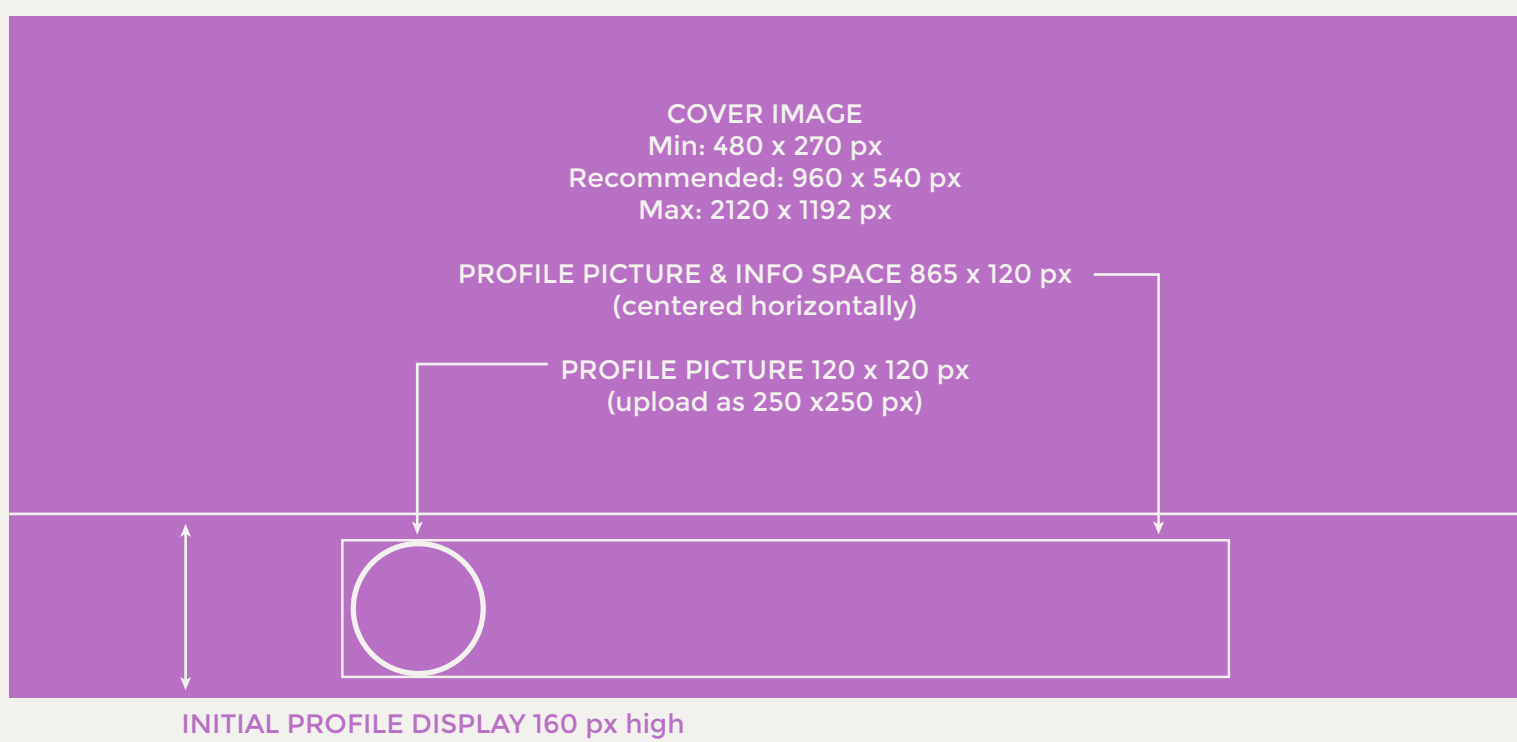

SOCIAL MEDIA SPECS FOR DESIGNERS

FACEBOOK

- Maximum upload 2048 x 2048

NEWSFEED SHARED IMAGES


TWITTER

GOOGLE +

LINKED IN

YOUTUBE