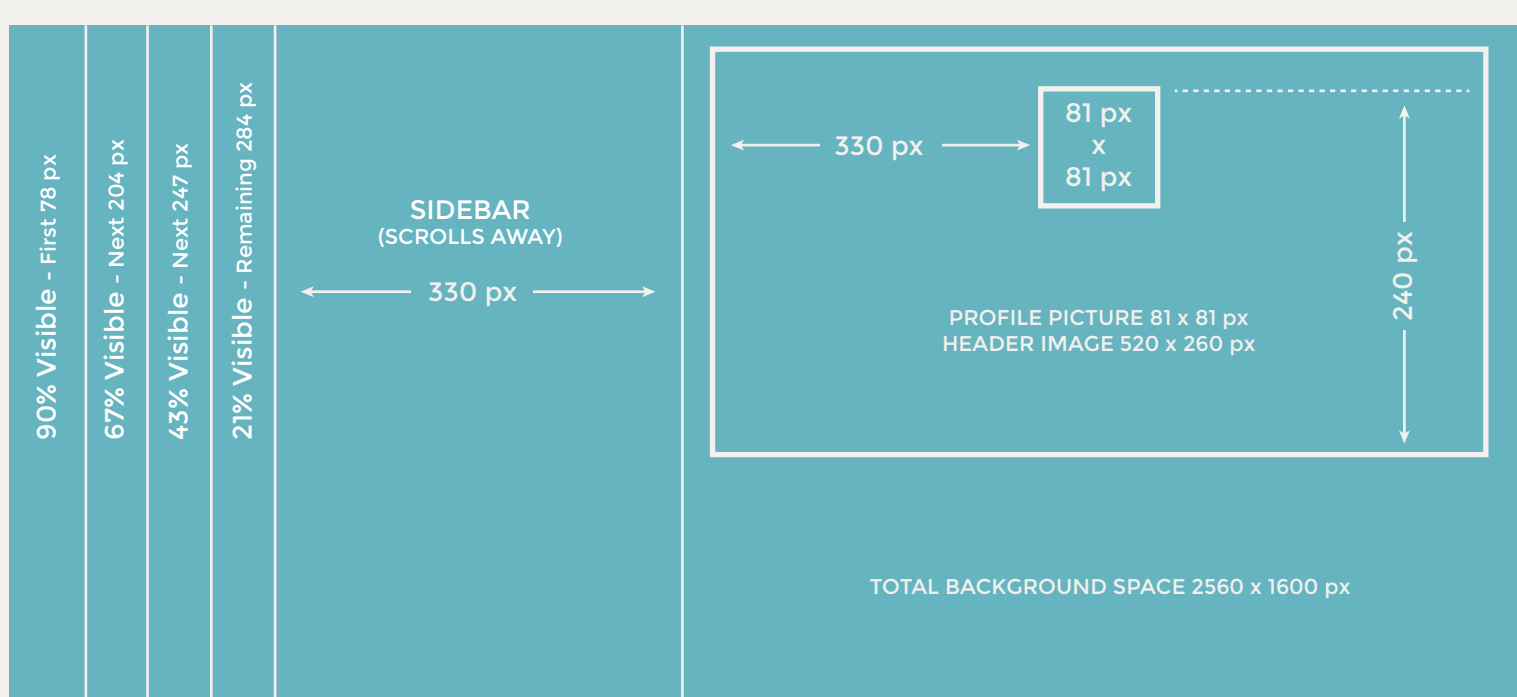

SOCIAL MEDIA SPECS FOR DESIGNERS

FACEBOOK

- Maximum upload 2048 x 2048

NEWSFEED SHARED IMAGES


TWITTER

GOOGLE +

LINKED IN

YOUTUBE